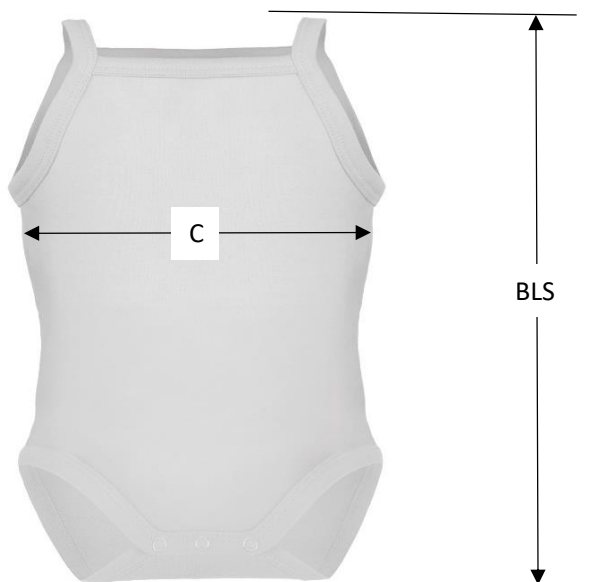

ROM10 / X949

		3-6 M 62/68	6-12 M 74/80	12-24 M 86/92
BLS	back length from Shoulder	39,5	43	49
C	1/2 chest	22	23,5	24,5

Note: Given sizes are approximately. As our items are handmade, a deviation of 10% is acceptable.